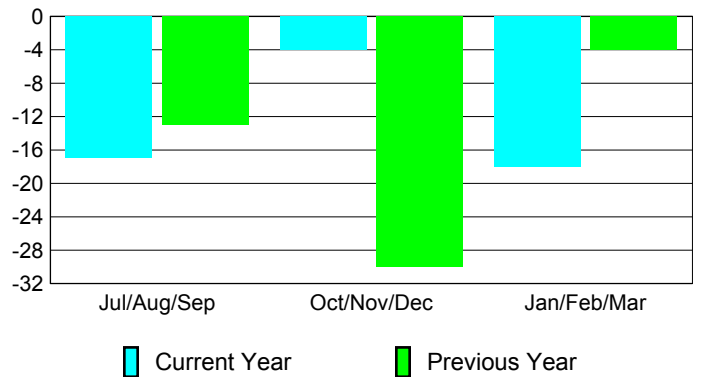

Membership Results
2009-2010

Membership
2008-2009

Month	Net Memb Goal	Actual New Memb	Actual Dropped Memb	Gain/Loss of Memb	Gain/Loss of Memb
Jul/Aug/Sep	-23	4	-21	-17	-13
Oct/Nov/Dec	12	37	-41	-4	-30
Jan/Feb/Mar	31	40	-58	-18	-4
Totals	20	81	-120	-39	-47

Membership Results 2009-2010

Goal, New, Dropped, Gain/Loss

Comparison of Membership Gain/Loss

Current Year Compared to the Previous Year

Gender Comparison 2009-2010

Jul/Aug/Sep

Oct/Nov/Dec

Jan/Feb/Mar